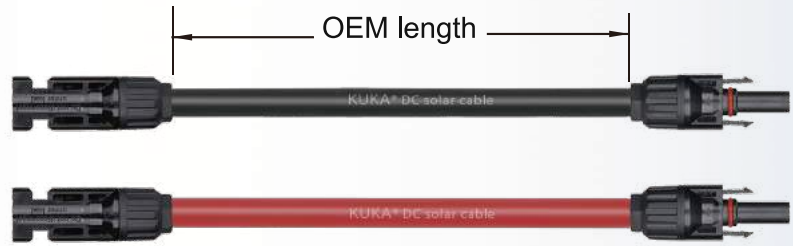

Extension cable & Y-type connector

■ Extension cable

Product name	Part- Cable size	Part- Cable length	Part- Connector
Extension cable	2.5mm ² /4.0mm ² /6.0mm ²	Cusotmized on request	1000V or 1500V MC4

■ Y type connector

■ MC4-Y

■ MC4-3Y

■ MC4-4Y

Product No.	Branch	Rated Voltage	Total length/mm	Solar cable size
MC4-Y	2 in 1	TÜV 1000V DC	300mm	4.0mm ² /6.0mm ²
MC4-3Y	3 in 1	TÜV 1000V DC	300mm	4.0mm ² /6.0mm ²
MC4-4Y	4 in 1	TÜV 1000V DC	750mm	4.0mm ² /6.0mm ²